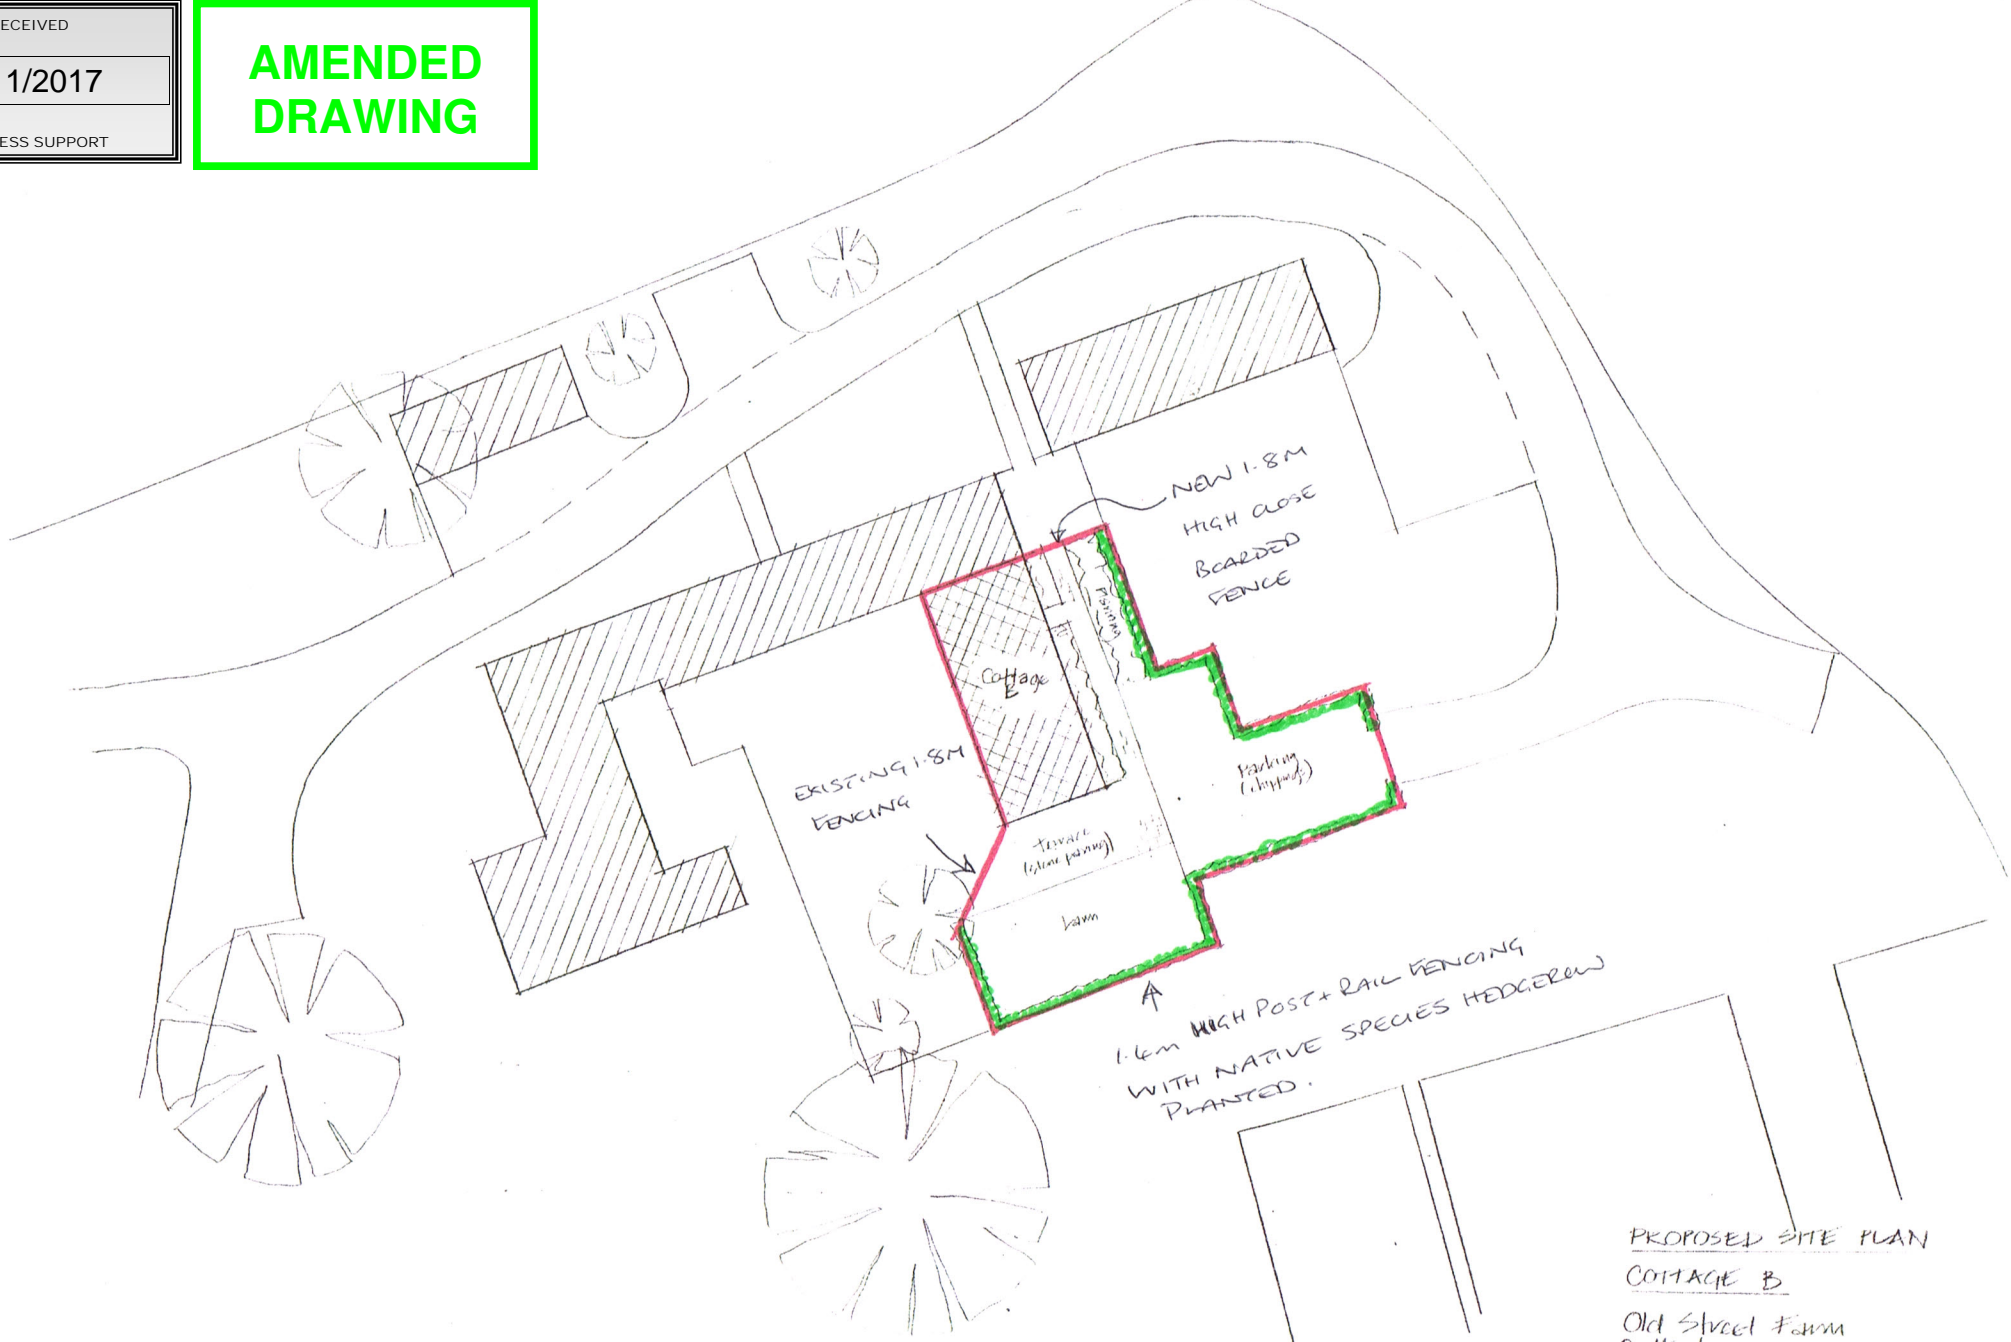

**AMENDED  
DRAWING**

PROPOSED SITE PLAN

COTTAGE B

Old Street Farm  
Cotterton

Francis Johnson & Partners  
 Chartered Architects  
 Brighthelm

Scale 1:200 EA2  
 Drawn August 2017  
 Dwg No 2523/314